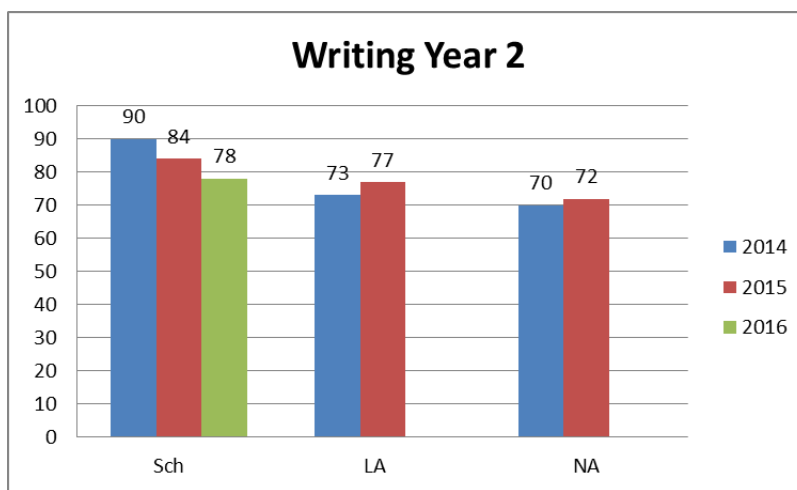

Avanti Court Primary School Summer Term Results 2016

Key: Sch- School

LA – Local Authority

NA- National

2016 data is not yet available to compare Avanti Court with National and Borough data.

Year 2 data 2016