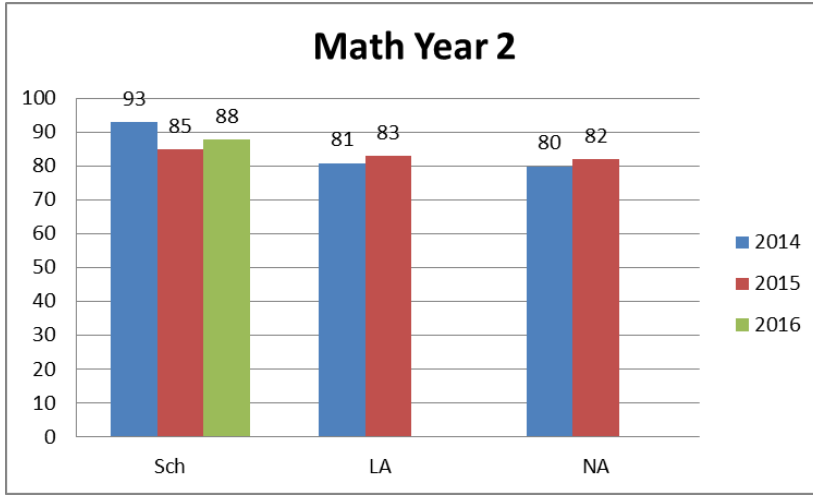

Avanti Court Primary School Summer Term Results 2016

Key: Sch- School

LA – Local Authority

NA- National

2016 data is not yet available to compare Avanti Court with National and Borough data.

Year 2 data 2016