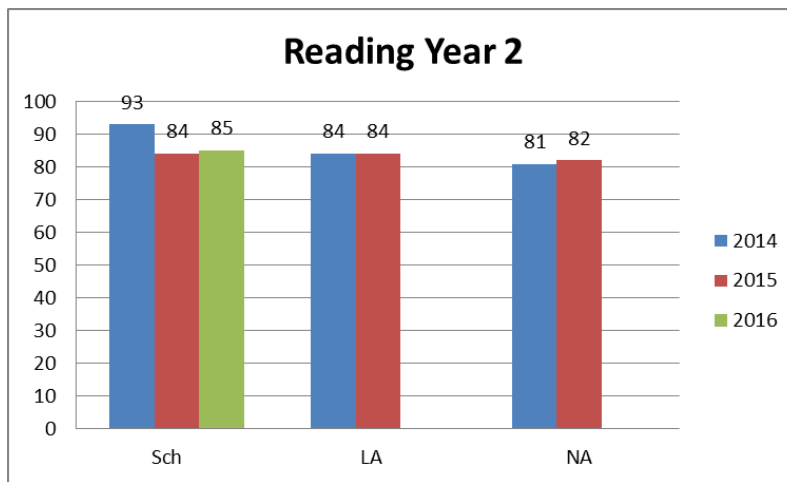

Avanti Court Primary School Summer Term Results 2016

Key: Sch- School

LA – Local Authority

NA- National

2016 data is not yet available to compare Avanti Court with National and Borough data.

Year 2 data 2016