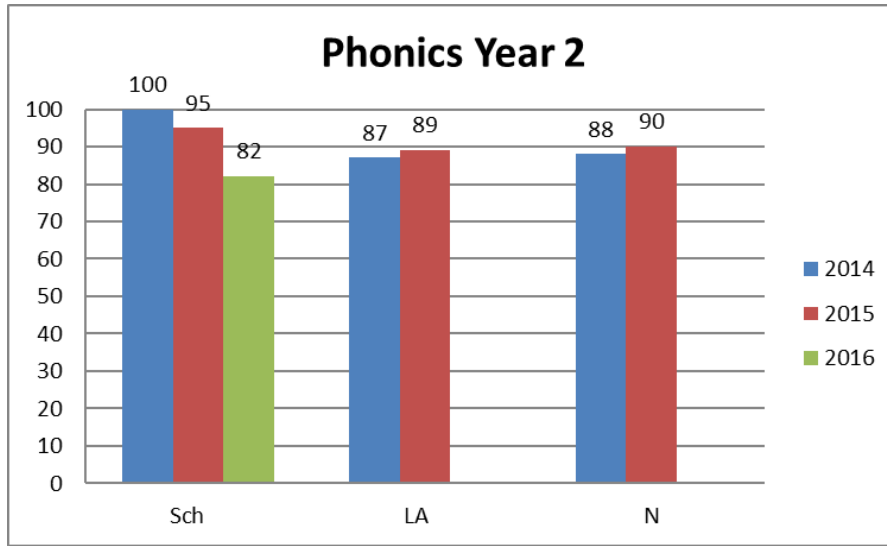

Avanti Court Primary School Summer Term Results 2016

Key: Sch- School

LA – Local Authority

NA- National

2016 data is not yet available to compare Avanti Court with National and Borough data.

Year 2 data 2016

Phonics Data 2016

EYFS Data

Reception Assessment: % of Pupils achieving the GLD (113 ch)

	2013	2014	2015	2016
Avanti Court	82%	81%	84%	82%
Redbridge	60%	64%	68%	unknown
National	52%	60%	66%	unknown