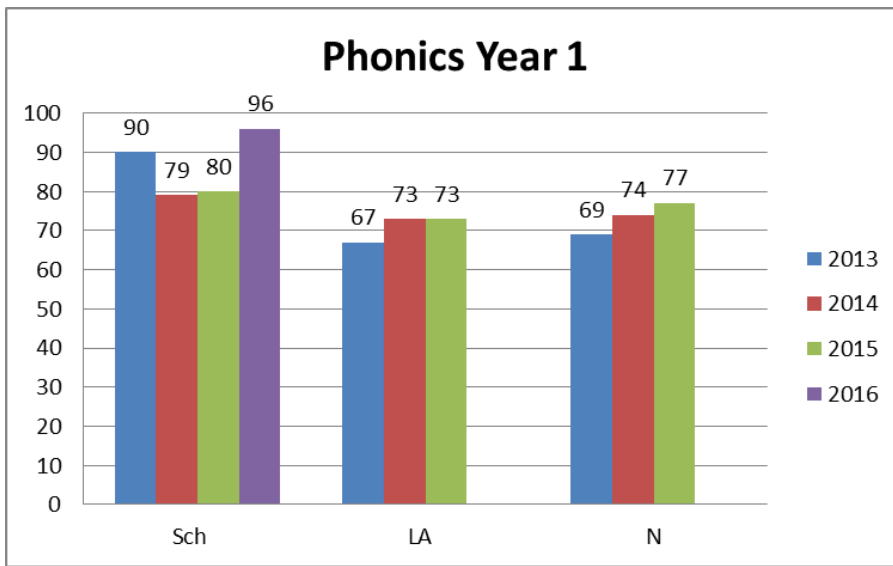

Phonics Data 2016