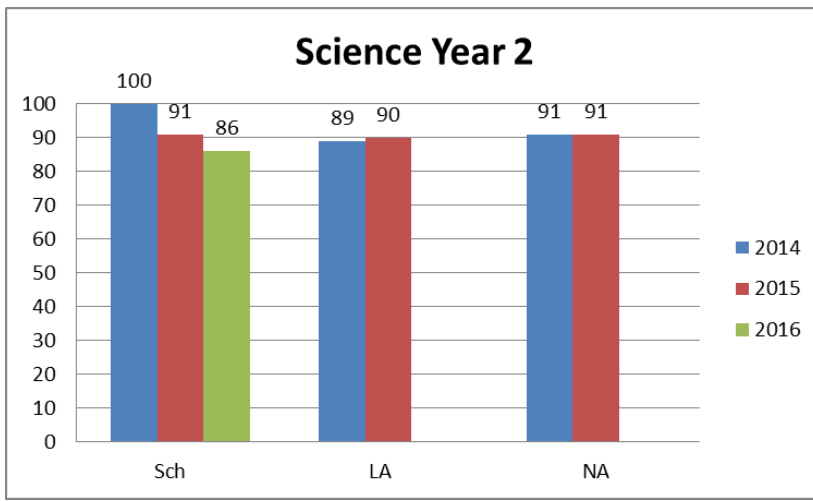

Avanti Court Primary School Summer Term Results 2016

Key: Sch- School

LA – Local Authority

NA- National

2016 data is not yet available to compare Avanti Court with National and Borough data.

Year 2 data 2016